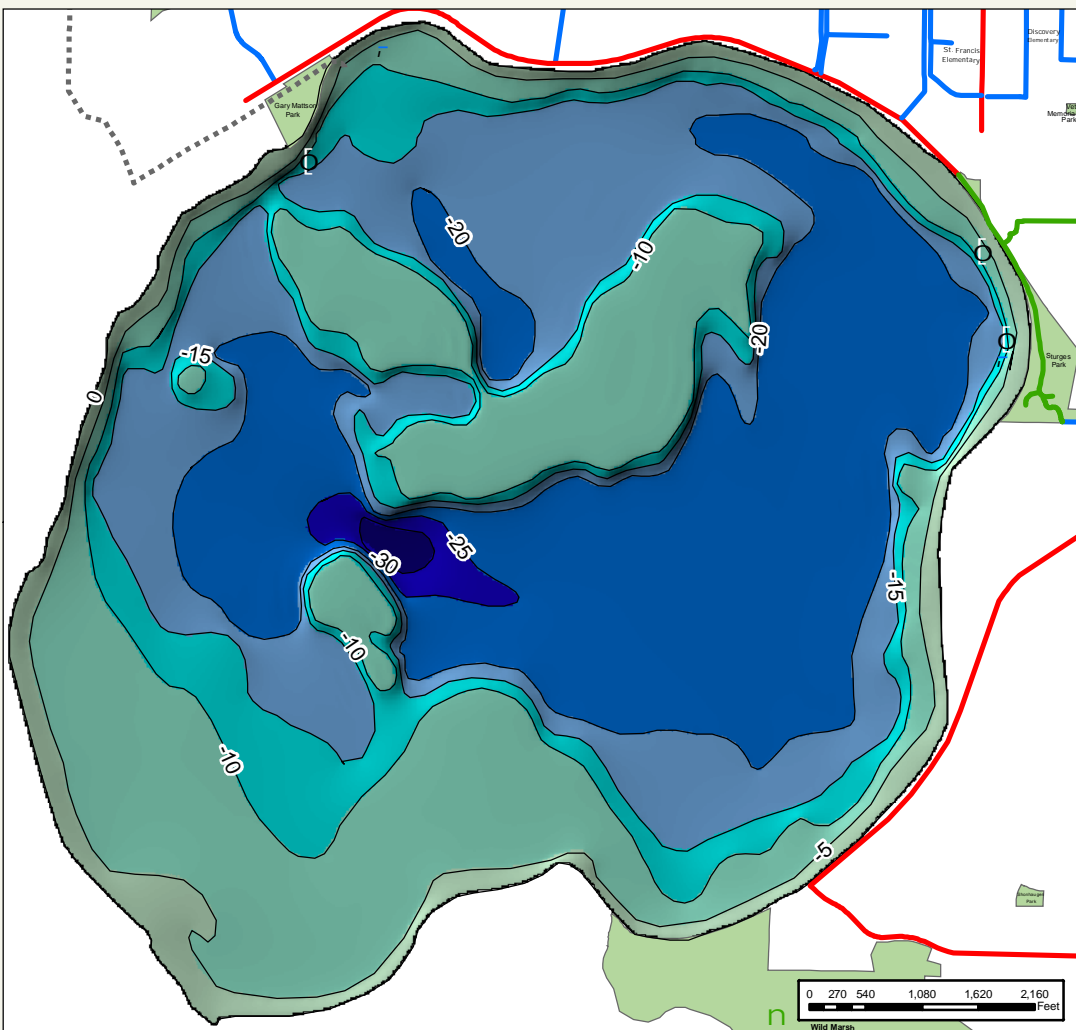

PULASKI AND BUFFALO LAKE BATHYMETRIC MAP

Map created by City of Buffalo Engineering Department. Lake Bathymetric data was gathered from MN DNR. This map is not intended for navigation purposes. Map generated for display purposes only. CAK 03/2007

- Boat Landing
- Fishing Pier
- Golf Course
- Trails
- Sidewalks
- Street Sidewalks
- Snow Mobile Trail
- 5 Foot Contour
- Parks