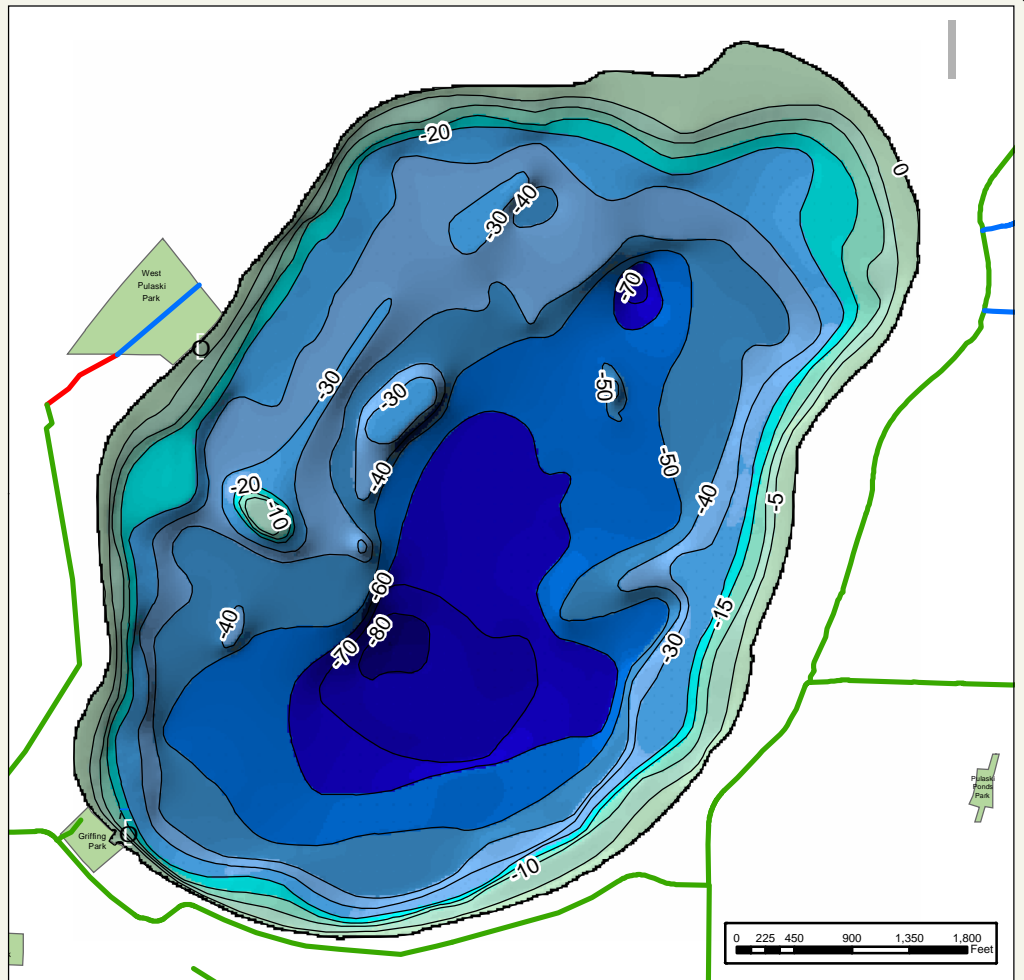

PULASKI AND BUFFALO LAKE BATHYMETRIC MAP

Map created by City of Buffalo Engineering Department. Lake Bathymetric data was gathered from MN DNR. This map is not intended for navigation purposes. Map generated for display purposes only. CAK 03/2007

- Boat Landing
- Fishing Pier
- Golf Course
- Trails
- Sidewalks
- Street Sidewalks
- Snow Mobile Trail
- 5 Foot Contour
- Parks